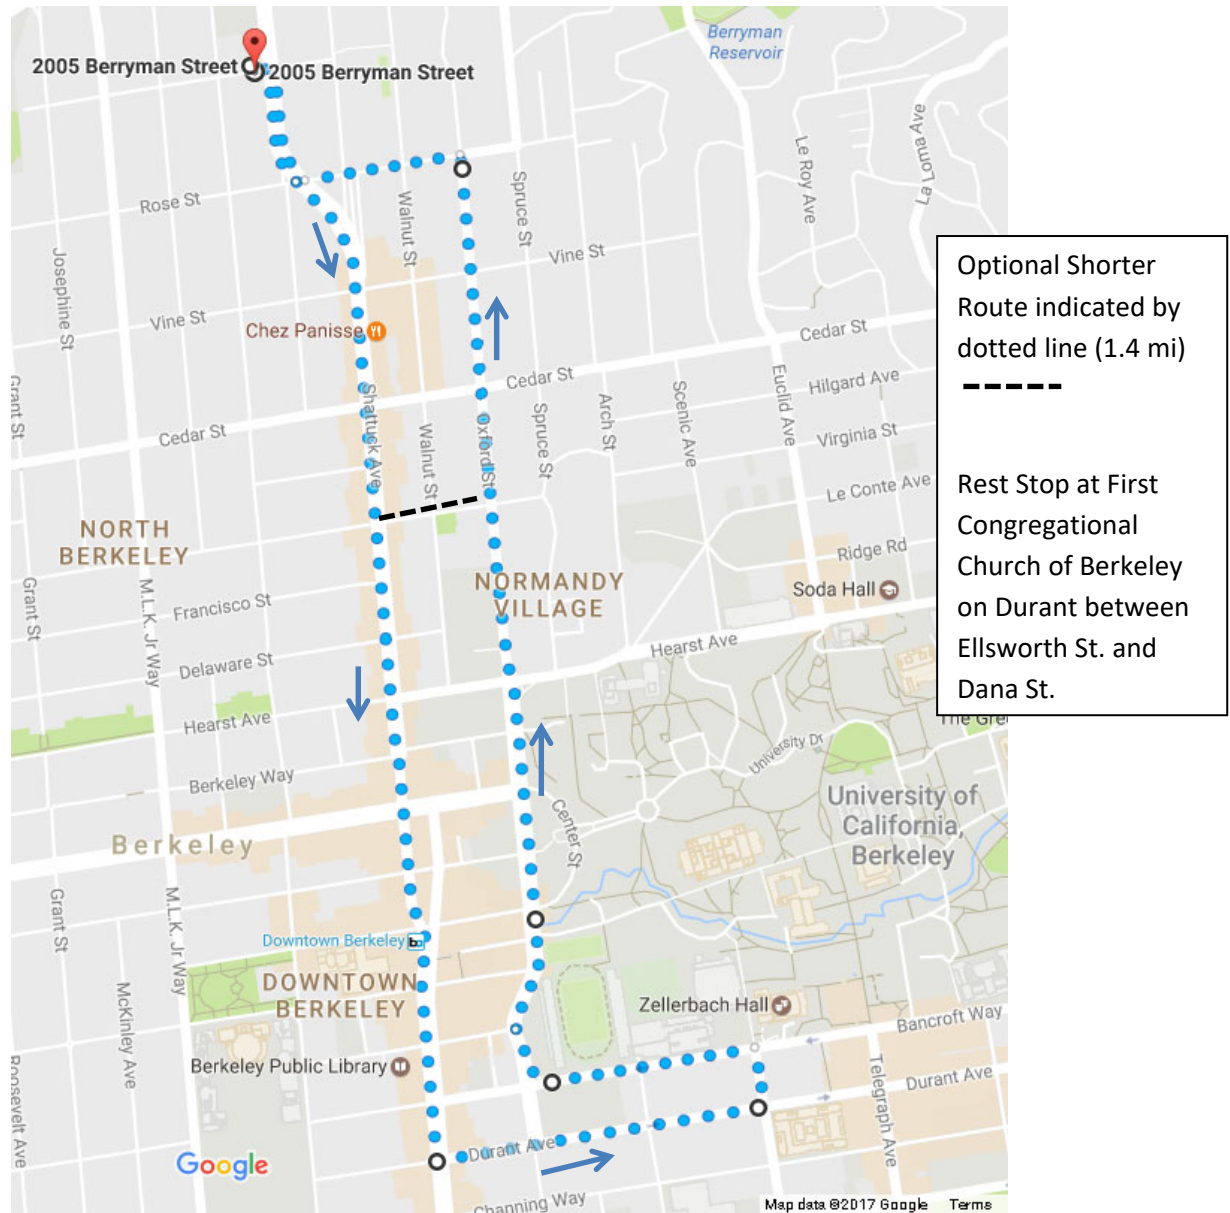

# 2022 Berkeley Crop Hunger Walk

Sunday, May 1st: 12:30PM Registration, 1:00 PM Walk

St. Mary Magdalen, 2005 Berryman Street

Walk Route (5K/3.1 miles):

The Berkeley Crop Hunger Walk benefits Church World Service, Berkeley Food Pantry, Dorothy Day House, and Youth Spirit Artworks.

Register or Donate Online at <https://www.crophungerwalk.org/berkeleyca>